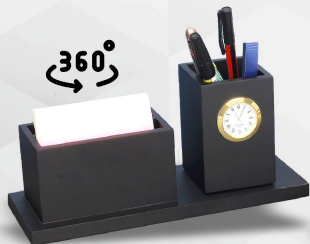

WD 17 - With rotating Pen Holder

Rate: 735/-