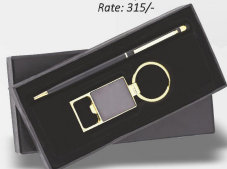

Sr 240: Pen & Keychain
HSN: 732611 | GST: 18%
Rate: 255/-